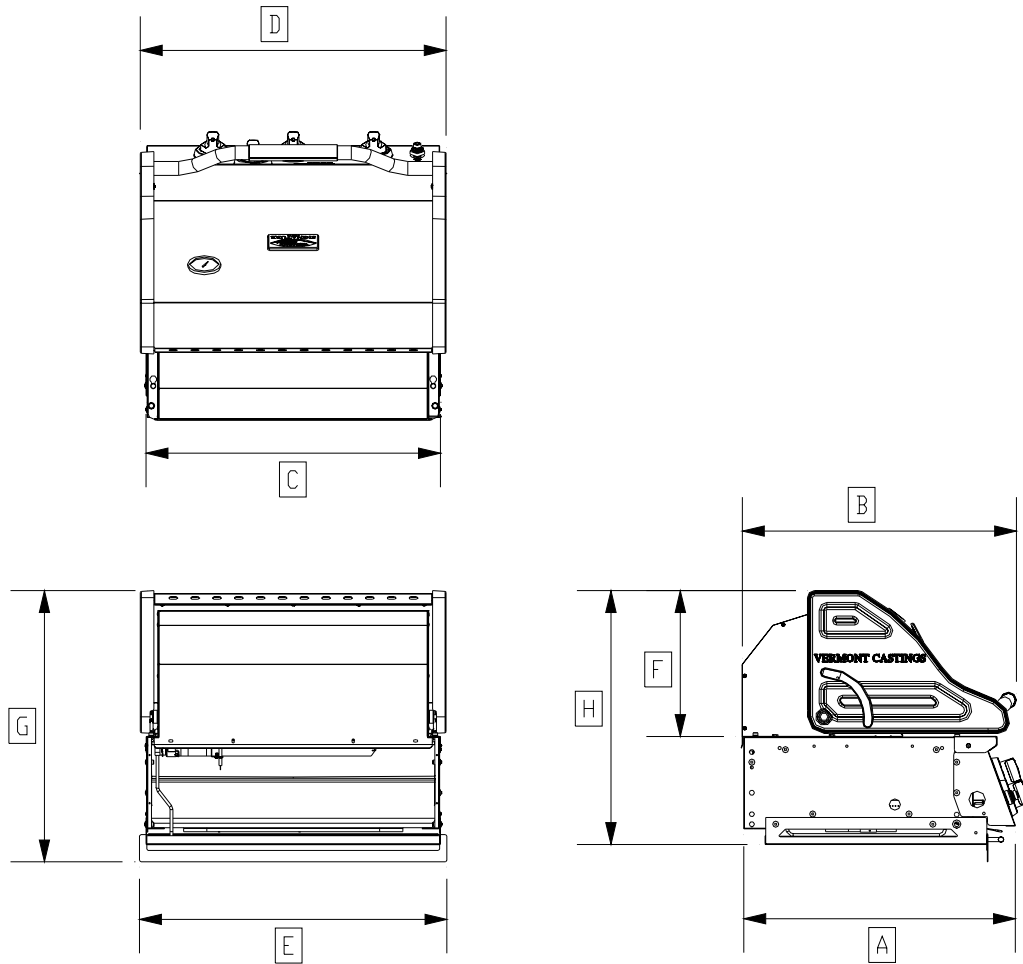

2007 GRILL SPECIFICATION SHEET

VCS GRILL (FREE STANDING)			
<i>Dimension</i>	VC3507/3517	VC4007/4017/4027/4037	VC5007/5017/5027/5037
A	23.6"	24.4"	24.4"
B	24.7"	24.7"	24.7"
C	19.8"	23.0"	23.0"
D	26.5"	29.5"	38.5"
E	23.5"	24.3"	24.3"
F	15.1"	15.1"	15.1"
G	13.1"	13.1"	13.1"
H	49.5"	49.1"	49.1"
I	45.8"	45.4"	45.4"

VCS GRILL (BUILT IN)		
<i>Dimension</i>	VCB357	VC507
A	24.5"	24.5"
B	24.7"	24.7"
C	26.5"	38.5"
D	27.6"	39.6"
E	27.7	39.7"
F	13.1"	13.1"
G	24.4"	24.4"
H	22.9"	22.9"