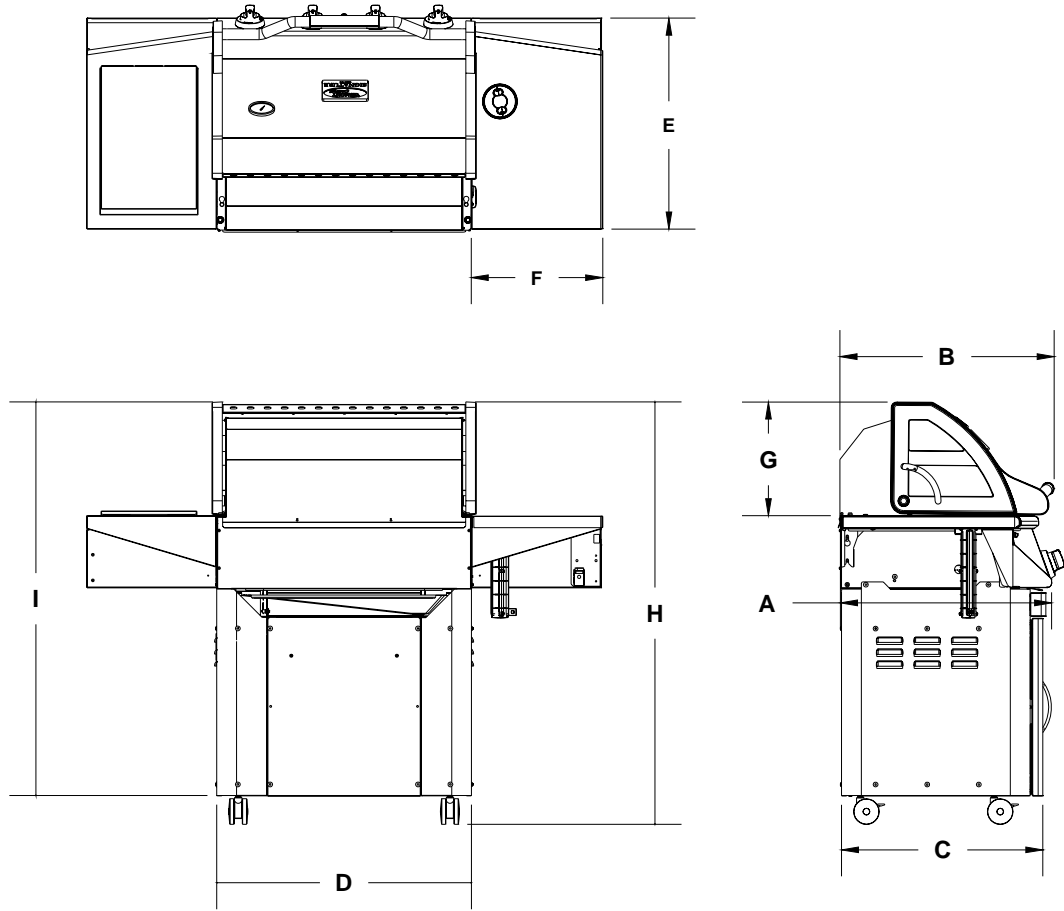

2007 GRILL SPECIFICATION SHEET

VCS GRILL (FREE STANDING)			
<i>Dimension</i>	VC3507/3517	VC4007/4017/4027/4037	VC5007/5017/5027/5037
A	23.6"	24.4"	24.4"
B	24.7"	24.7"	24.7"
C	19.8"	23.0"	23.0"
D	26.5"	29.5"	38.5"
E	23.5"	24.3"	24.3"
F	15.1"	15.1"	15.1"
G	13.1"	13.1"	13.1"
H	49.5"	49.1"	49.1"
I	45.8"	45.4"	45.4"

VCS GRILL (BUILT IN)		
<i>Dimension</i>	VCB357	VC507
A	24.5"	24.5"
B	24.7"	24.7"
C	26.5"	38.5"
D	27.6"	39.6"
E	27.7	39.7"
F	13.1"	13.1"
G	24.4"	24.4"
H	22.9"	22.9"